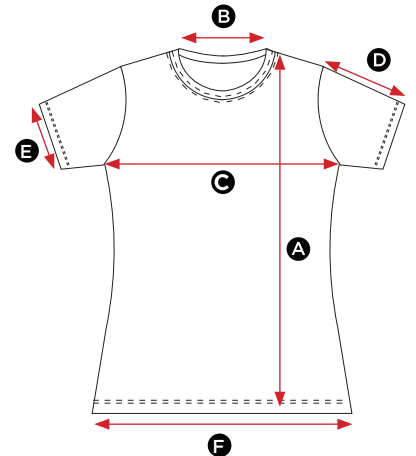

SGTee F Ladies' Perfect Print Tagless Tee

MEASUREMENTS CM	XS	S	M	L	XL	2XL
A Length	57.5	60	62.5	65	67.5	70
B Back neck opening	18	18.5	19	19.5	20	20.5
C Half chest	39	42	46	49	51	53
D Sleeve length	12.5	13.5	14.5	15.5	16.5	17.5
E Sleeve width opening	12.5	13.5	14.5	15.5	16.5	17.5
F Bottom hem opening	40	43	45	48	50	52

All measurements are within industry standard tolerances and are product dependent.