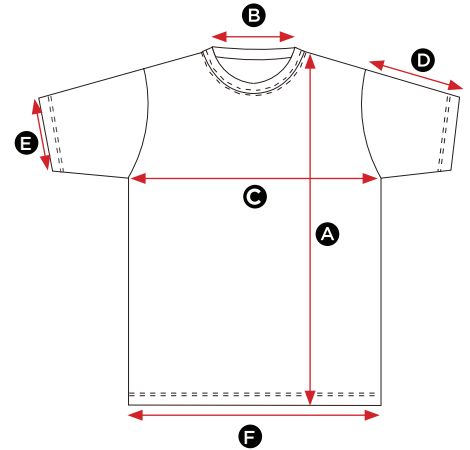

170.52

SGTee Perfect Print Tagless Tee

MEASUREMENTS CM	S	M	L	XL	2XL	3XL	4XL	5XL
A Length	68	70	73	75	78	80	82	84
B Back neck opening	17.5	18	19	20	20.5	21	21.5	22
C Half chest	48	51	54	57	60	63	66	69
D Sleeve length	18	18	19	19	20	20	21	22
E Sleeve width opening	14	15	16	17	19	20	21	22
F Bottom hem opening	47	50	53	56	59	62	65	68

All measurements are within industry standard tolerances and are product dependent.